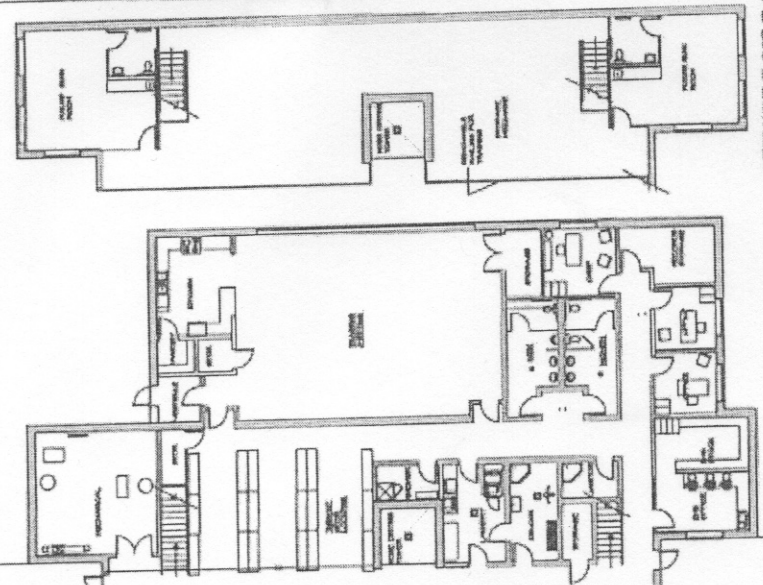

PROPOSED NEW FIRE STATION
 LDF VOLUNTEER FIRE DEPARTMENT
 M.C. ARCHITECTURE NORTH, LTD.
 1118 FIVE BIRCH AVE. L4P 1P1 MISSISSAUGA, ON
 M.C. ARCHITECTURE NORTH, LTD. 2008-08-15

M.C. ARCHITECTURE NORTH, LTD.
 1118 FIVE BIRCH AVE. L4P 1P1 MISSISSAUGA, ON
 M.C. ARCHITECTURE NORTH, LTD. 2008-08-15