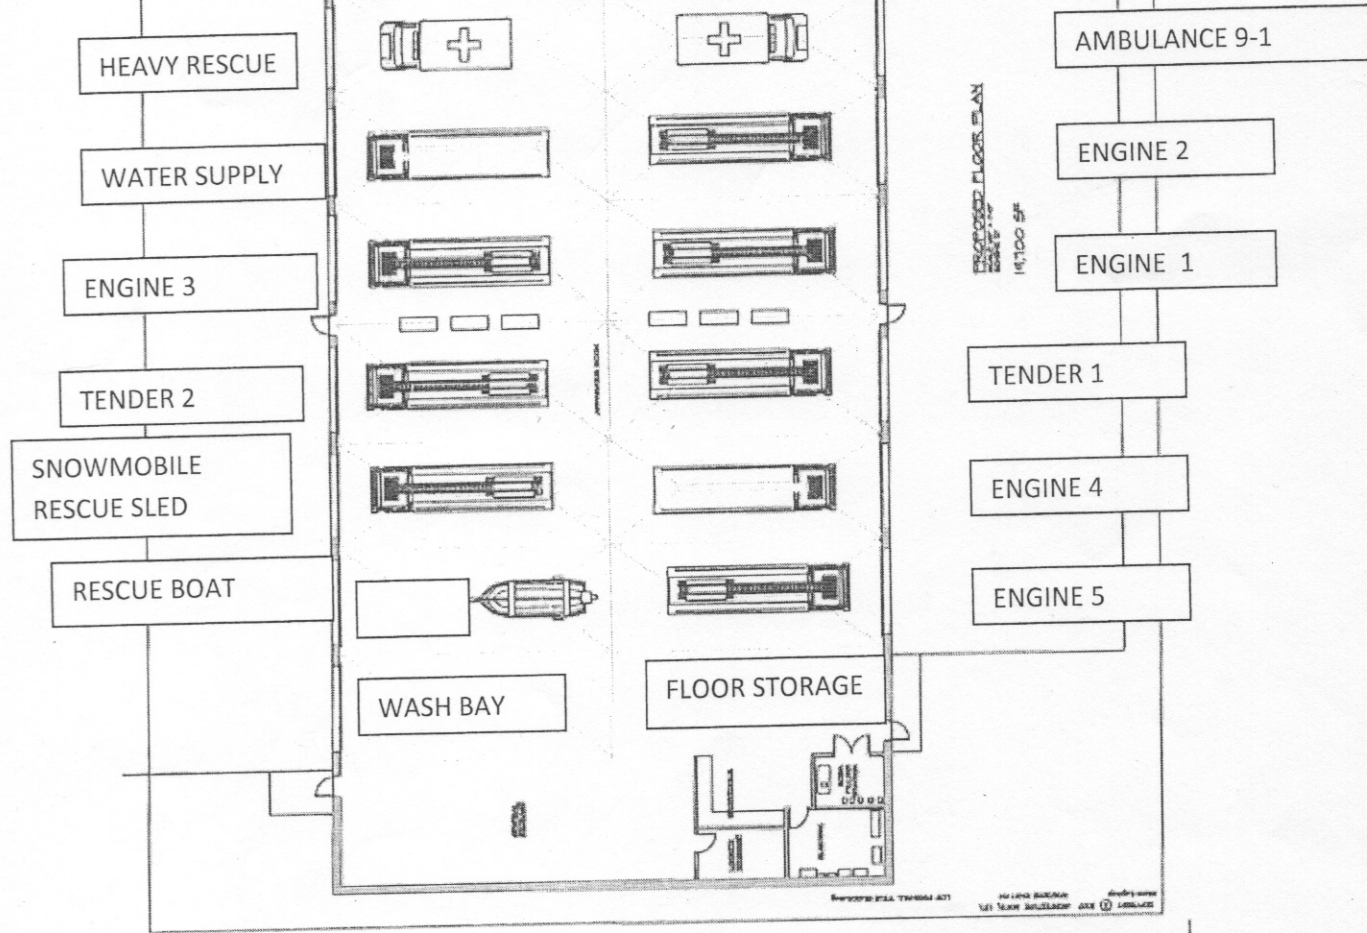

PROPOSED NEW FIRE STATION
 LDF VOLUNTEER FIRE DEPARTMENT
 M.C. ARCHITECTURE NORTH, LTD.
 1118 FIVE BIRCH AVE. L4P 1P1 MISSISSAUGA, ON
 M.C. ARCHITECTURE NORTH, LTD. 2008-08-15

M.C. ARCHITECTURE NORTH, LTD.
 1118 FIVE BIRCH AVE. L4P 1P1 MISSISSAUGA, ON
 M.C. ARCHITECTURE NORTH, LTD. 2008-08-15